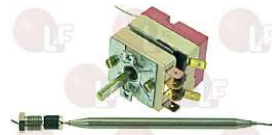

BLANCO 106380

3444664 SINGLE-PHASE THERMOSTAT 30-110°C
complete with switch
D-shaped pin $\varnothing$ 6x4.6 mm
capillary length 1470 mm - 16A 250V
bulb $\varnothing$ 6x113 mm - with adapter nipple bland M9x1
with complete tank joint M12x1