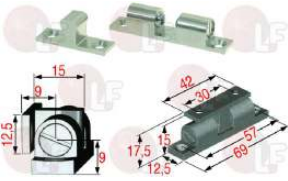

BLANCO 292360

3242298 CATCH 6195 69 mm - 42 mm
mounting distance 57 mm - 30 mm
RAHRBACH
for Food-service trolley (BLANCO) SAG - SAW - STW
for Fryer (FRI FRI) FF - FFM - FFS